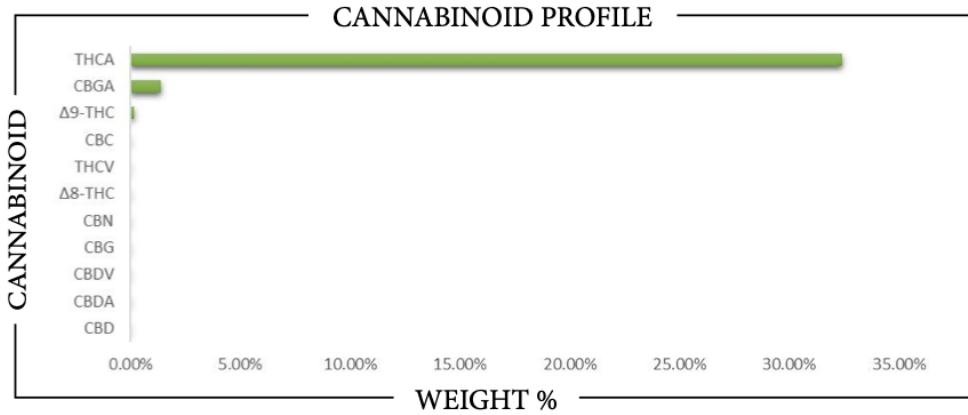

REPORT PREPARED FOR:

Gold Standard

608 SE L Street
Grants Pass, OR 97526

PROJECT# 25009958

LAB ID 55024910

RECEIVED DATE 5/12/2025

REPORT DATE 5/14/2025

SAMPLE NAME: Super Buff Cherry

THCA	TOTAL CBD	TOTAL CANNABINOIDS
32.406 %	ND	34.009 %

CANNABINOID	WEIGHT %	MG/G
CBC	0.0634	0.634
CBD	ND	ND
CBDA	ND	ND
CBDV	ND	ND
CBG	ND	ND
CBGA	1.3692	13.692
CBN	ND	ND
Δ8-THC	ND	ND
Δ9-THC	0.1706	1.706
THCA	32.406	324.06
THCV	ND	ND
Total CBD	ND	ND
Total CBG	1.2008	12.008
Total THC	28.591	285.91