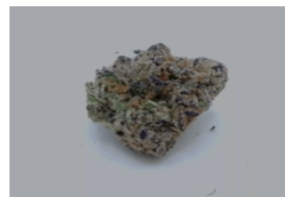

Prepared By: TJS
Prep Date: 5/13/2025
Batch ID: MAY1325A-POT

Analyzed By: TJS
Analysis Date: 5/13/2025

APPROVED BY:
JUSTIN HALL
LAB DIRECTOR

J. Hall
SIGNATURE | 5/14/2025
SIGNED ON