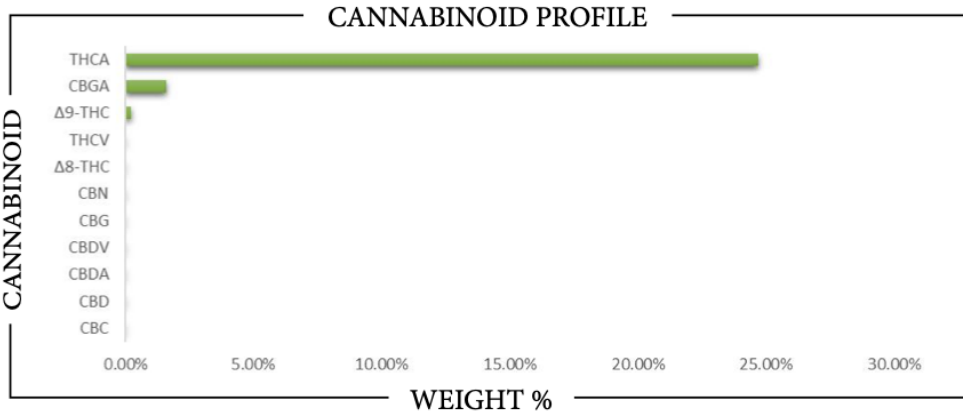

CERTIFICATE OF ANALYSIS

REPORT PREPARED FOR:

Gold Canna

PO Box #68
Hendersonville, NC 28793

PROJECT# 26011783

LAB ID 56030090

RECEIVED DATE 5/22/2026

REPORT DATE 5/27/2026

SAMPLE NAME: Sour Patch

THCA	TOTAL CBD	TOTAL CANNABINOIDS
24.678 %	ND	26.488 %

CANNABINOID	WEIGHT %	MG/G
CBC	ND	ND
CBD	ND	ND
CBDA	ND	ND
CBDV	ND	ND
CBG	ND	ND
CBGA	1.5932	15.932
CBN	ND	ND
Δ8-THC	ND	ND
Δ9-THC	0.2159	2.159
THCA	24.678	246.78
THCV	ND	ND
Total CBD	ND	ND
Total CBG	1.3973	13.973
Total THC	21.859	218.59

Analysis Method: TP-POT-05
By HPLC-VWD
Total THC = (0.877 * THCA) + Δ9-THC
Total CBD = (0.877 * CBDA) + CBD
Total CBG = (0.877 * CBGA) + CBG
ND = Not Detected

Prepared By: BRB
Prep Date: 5/26/2026
Batch ID: MAY2626A-POT

Analyzed By: BRB
Analysis Date: 5/26/2026

APPROVED BY:
JUSTIN HALL
LAB DIRECTOR

J. Hall | 5/27/2026
SIGNATURE | SIGNED ON