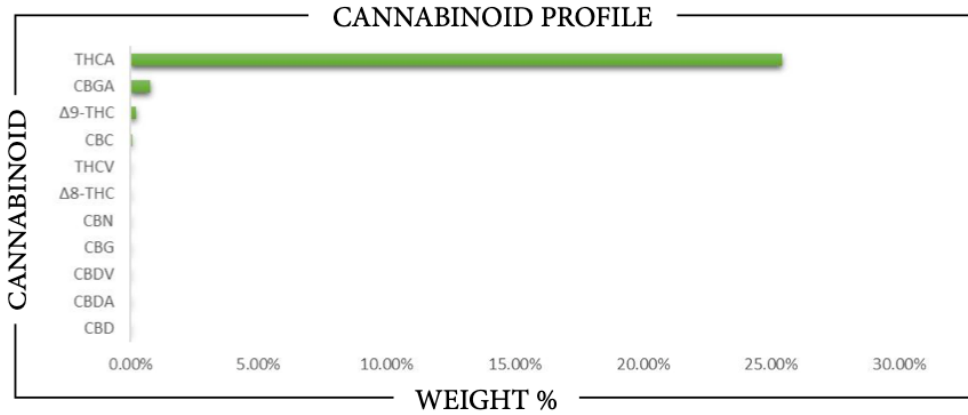

REPORT PREPARED FOR:

Gold Standard

608 SE L Street
Grants Pass, OR 97526

PROJECT# 25013061

LAB ID 55032692

RECEIVED DATE 6/25/2025

REPORT DATE 6/27/2025

SAMPLE NAME: Rainbow Runtz

THCA	TOTAL CBD	TOTAL CANNABINOIDS
25.434 %	ND	26.474 %

CANNABINOID	WEIGHT %	MG/G
CBC	0.0588	0.588
CBD	ND	ND
CBDA	ND	ND
CBDV	ND	ND
CBG	ND	ND
CBGA	0.7718	7.718
CBN	ND	ND
Δ8-THC	ND	ND
Δ9-THC	0.2089	2.089
THCA	25.434	254.34
THCV	ND	ND
Total CBD	ND	ND
Total CBG	0.6769	6.769
Total THC	22.515	225.15