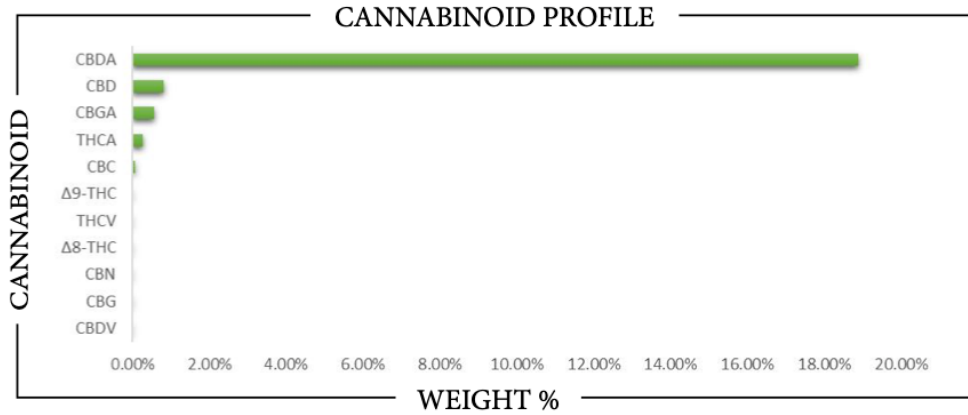

REPORT PREPARED FOR:

Gold Canna
608 SE L Street
Grants Pass, OR 97526

PROJECT# 26000693
LAB ID 56001737
RECEIVED DATE 12/10/2025
REPORT DATE 12/11/2025

SAMPLE NAME: Pink Pineapple

TOTAL Δ9-THC	TOTAL CBD	TOTAL CANNABINOIDS
0.2645 %	17.384 %	20.651 %

CANNABINOID	WEIGHT %	MG/G
CBC	0.0841	0.841
CBD	0.8158	8.158
CBDA	18.892	188.92
CBDV	ND	ND
CBG	ND	ND
CBGA	0.5627	5.627
CBN	ND	ND
Δ8-THC	ND	ND
Δ9-THC	0.0308	0.308
THCA	0.2665	2.665
THCV	ND	ND
Total CBD	17.384	173.84
Total CBG	0.4935	4.935
Total THC	0.2645	2.645