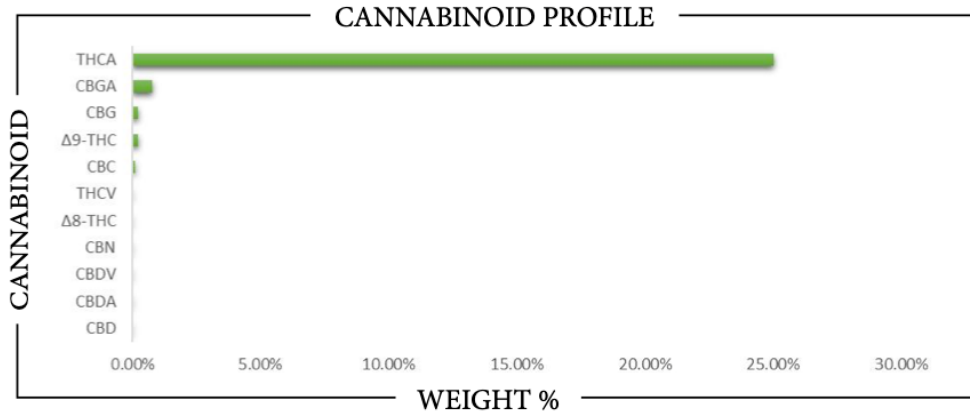

REPORT PREPARED FOR:

Gold Canna
608 SE L Street
Grants Pass, OR 97526

PROJECT# 26003290
LAB ID 56008468
RECEIVED DATE 1/23/2026
REPORT DATE 1/27/2026

SAMPLE NAME: Mint Tao

THCA	TOTAL CBD	TOTAL CANNABINOIDS
25.016 %	ND	26.375 %

CANNABINOID	WEIGHT %	MG/G
CBC	0.1178	1.178
CBD	ND	ND
CBDA	ND	ND
CBDV	ND	ND
CBG	0.2279	2.279
CBGA	0.7895	7.895
CBN	ND	ND
Δ8-THC	ND	ND
Δ9-THC	0.2234	2.234
THCA	25.016	250.16
THCV	ND	ND
Total CBD	ND	ND
Total CBG	0.9203	9.203
Total THC	22.163	221.63

Prepared By: RF
Prep Date: 1/26/2026
Batch ID: JAN2626A-POT

Analyzed By: RF
Analysis Date: 1/26/2026

APPROVED BY:
JUSTIN HALL
LAB DIRECTOR

J. Hall
SIGNATURE | 1/27/2026
SIGNED ON