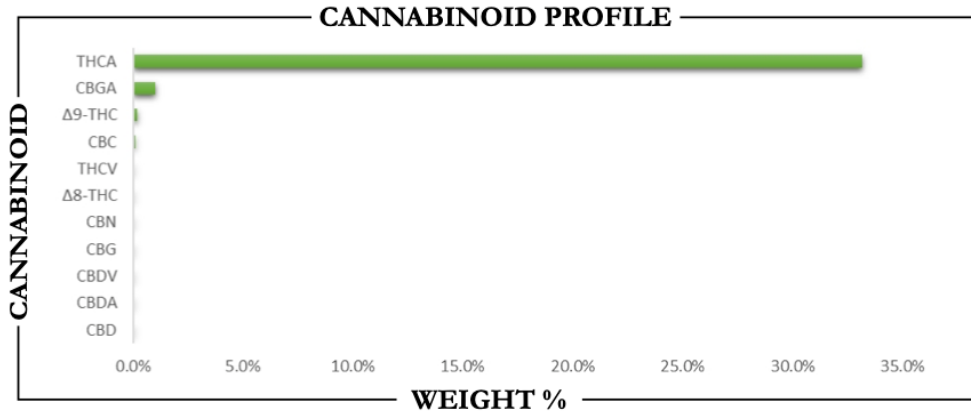

REPORT PREPARED FOR:

Gold CBD
608 SE L Street
Grants Pass, OR 97526

PROJECT# 24021437
LAB ID 54050541
REPORT DATE 11/19/2024

SAMPLE NAME: Lemon Cherry Gelato
DATE RECEIVED: 11/15/2024

THCA	TOTAL CBD	TOTAL CANNABINOIDS
33.18%	ND	34.52%

CANNABINOID	WEIGHT %	MG/G
CBC	0.12	1.21
CBD	ND	ND
CBDA	ND	ND
CBDV	ND	ND
CBG	ND	ND
CBGA	1.03	10.29
CBN	ND	ND
Δ8-THC	ND	ND
Δ9-THC	0.20	1.96
THCA	33.18	331.8
THCV	ND	ND
Total CBD	ND	ND
Total CBG	0.90	9.03
Total THC	29.29	292.9

Analysis Method: TP-POT-05
By: HPLC-VWD
Total THC = (0.877 x THCA) + Δ9-THC
Total CBD = (0.877 x CBDA) + CBD
Total CBG = (0.877 x CBGA) + CBG
ND = Not Detected

Prepared By: TJS   Prepared Date: 11/18/2024
Analyzed By: TJS   Date Analyzed: 11/18/2024
Analysis Batch: NOV1824A-POT

APPROVED BY:
JUSTIN HALL
LAB DIRECTOR

J. Hall
SIGNATURE

11/19/2024
SIGNED ON