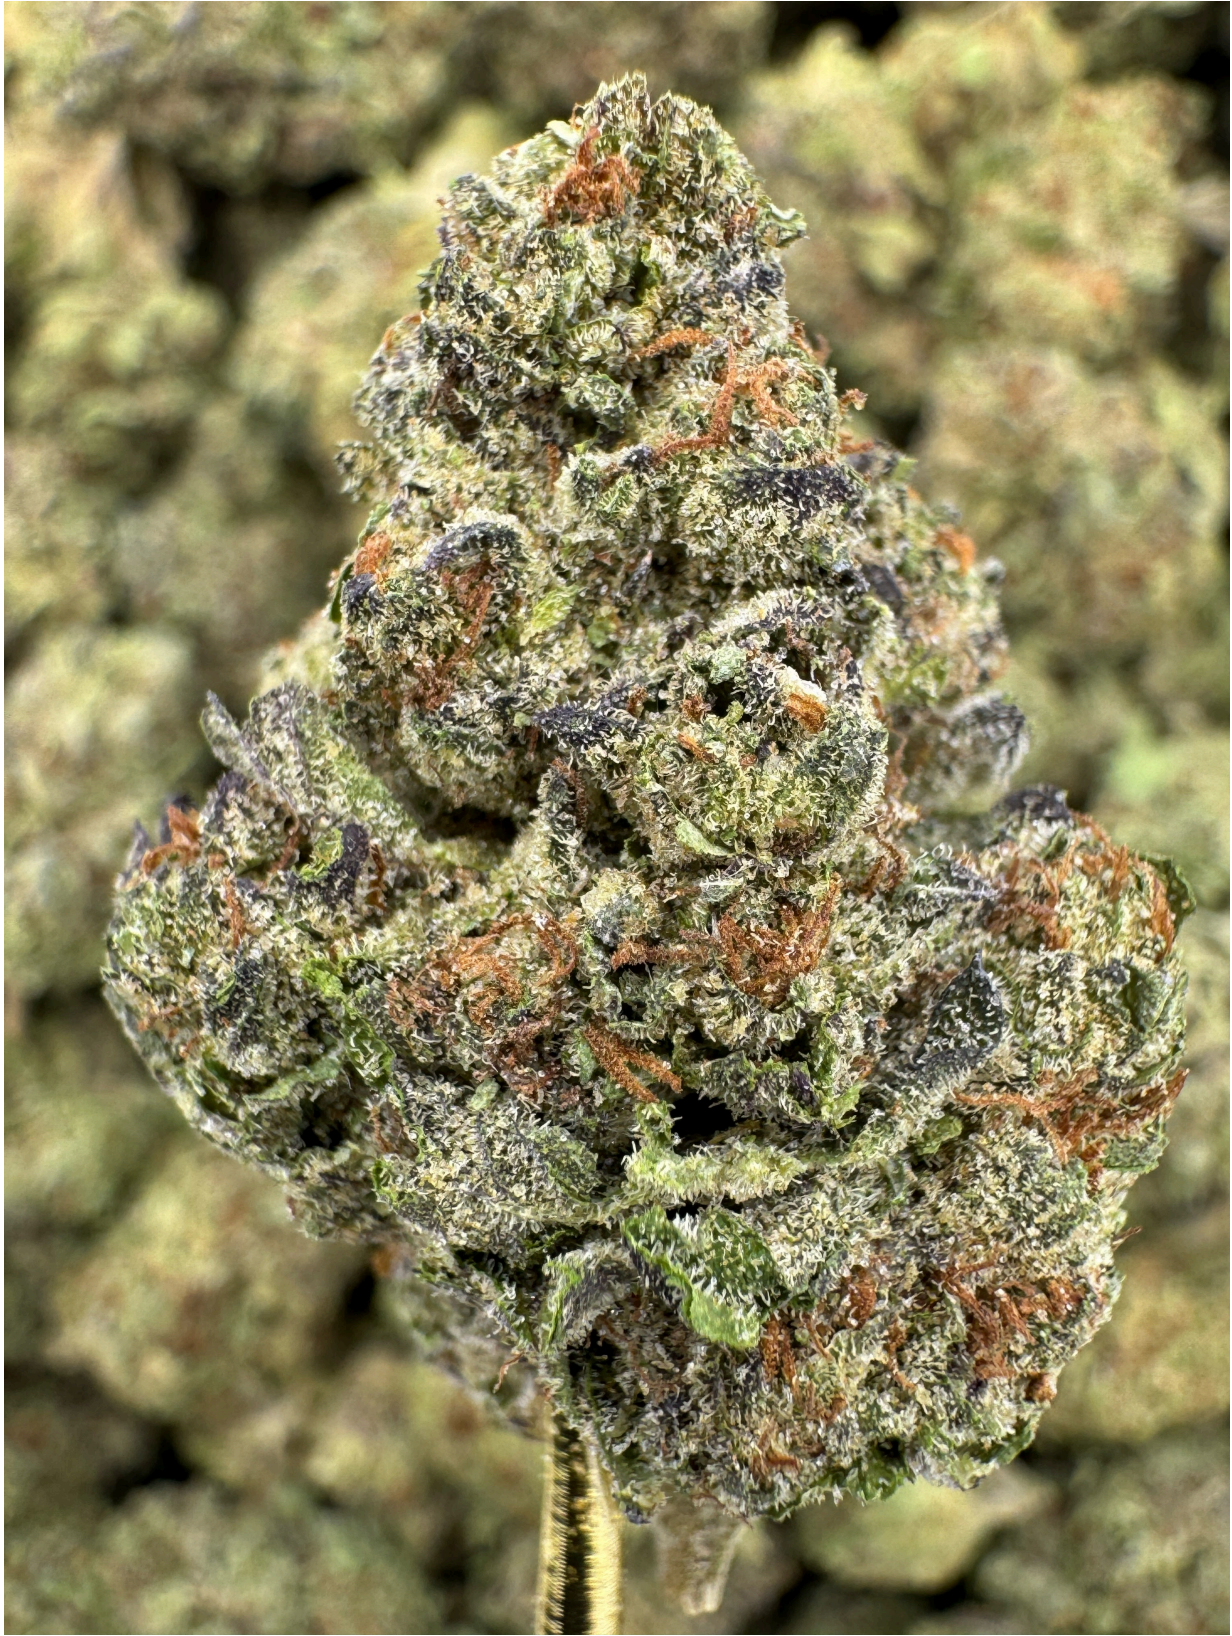

Insane Pound Cake Greenhouse THCA Flower delivers rich, dessert-like in every session. This indica THCA flower tests at **24.3% THCA** (third-party lab verified — see the COA in the gallery), available in 14 GRAMS (\$65.99), 28 GRAMS (\$119.99). Grown and cured to premium standards and fully compliant with the 2018 Farm Bill, it's ready to ship straight to your door.

Insane Pound Cake is an indulgent indica strain renowned for its rich, dessert-like flavors that blend sweet vanilla and buttery undertones with subtle hints of fruit and spice. This strain is ideal for winding down after a long day, delivering a smooth, relaxing experience that's as decadent as its name suggests.

effects.

Effects

Insane Pound Cake delivers a deeply relaxing indica experience, starting with a gentle wave of calm that soothes the mind and eases physical tension. Its effects tend to promote a full-body relaxation, making it ideal for unwinding, improving mood, and preparing for restful sleep. Whether you're binge-watching your favorite shows or simply relaxing after a busy day, Insane Pound Cake sets the perfect vibe for comfort and serenity.

Treat yourself to the rich, dessert-like flavors and relaxing effects of Insane Pound Cake—a luxurious indica designed to elevate your evening.

Why Choose Insane Pound Cake Greenhouse THCA Flower?

- **Verified potency:** 24.3% THCA, third-party lab tested with a COA.
- **Signature flavor:** rich, dessert-like.
- **Indica experience:** true-to-strain indica effects you can rely on.
- **Farm Bill compliant:** hemp-derived and under 0.3% delta-9 THC by dry weight.