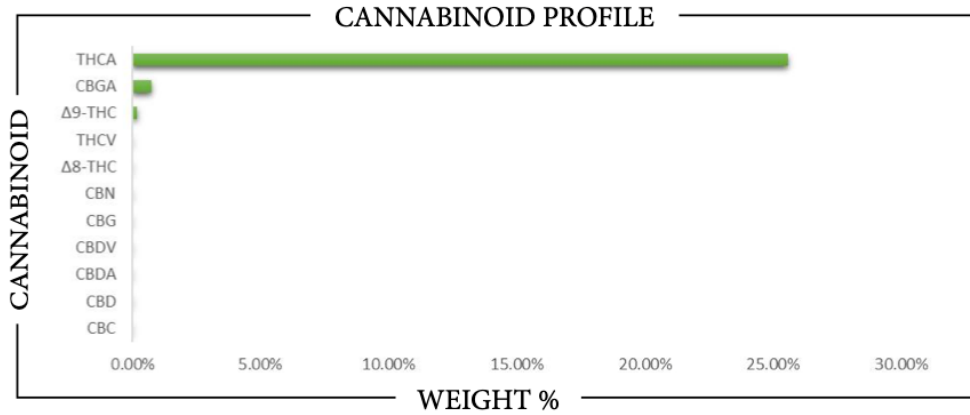

REPORT PREPARED FOR:

Gold Standard

608 SE L Street
Grants Pass, OR 97526

PROJECT# 25009958

LAB ID 55024916

RECEIVED DATE 5/12/2025

REPORT DATE 5/14/2025

SAMPLE NAME: Hash Burger

THCA	TOTAL CBD	TOTAL CANNABINOIDS
25.574 %	ND	26.516 %

CANNABINOID	WEIGHT %	MG/G
CBC	ND	ND
CBD	ND	ND
CBDA	ND	ND
CBDV	ND	ND
CBG	ND	ND
CBGA	0.7580	7.580
CBN	ND	ND
Δ8-THC	ND	ND
Δ9-THC	1.840	1.840
THCA	25.574	255.74
THCV	ND	ND
Total CBD	ND	ND
Total CBG	0.6647	6.647
Total THC	22.612	226.12

Prepared By: TJS
Prep Date: 5/13/2025
Batch ID: MAY1325A-POT

Analyzed By: TJS
Analysis Date: 5/13/2025

APPROVED BY:
JUSTIN HALL
LAB DIRECTOR

J. Hall
SIGNATURE | 5/14/2025
SIGNED ON