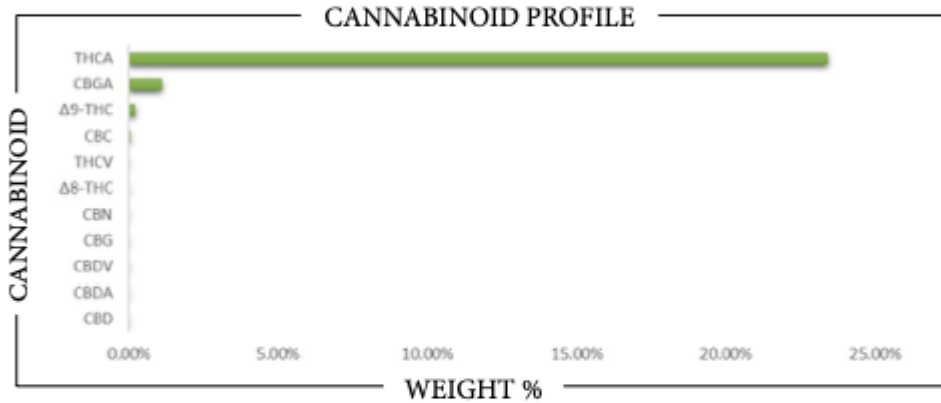

REPORT PREPARED FOR:

Gold Canna
608 SE L Street
Grants Pass, OR 97526

PROJECT# 26005064
LAB ID 56013092
RECEIVED DATE 2/19/2026
REPORT DATE 2/23/2026

SAMPLE NAME: Chocolate Diesel

THCA	TOTAL CBD	TOTAL CANNABINOIDS
23.412 %	ND	24.808 %