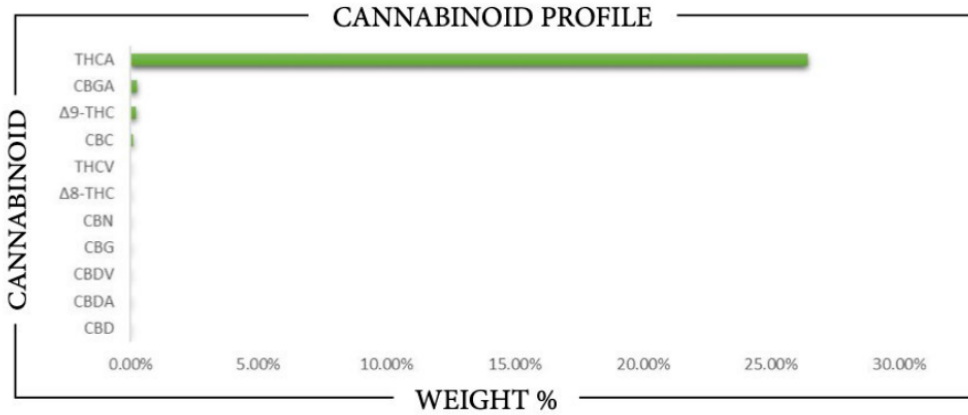

REPORT PREPARED FOR:

Gold Standard

608 SE L St
Grants Pass, OR 97526

PROJECT# 25015008

LAB ID 55037708

RECEIVED DATE 7/23/2025

REPORT DATE 7/28/2025

SAMPLE NAME: Cereal Milk

THCA	TOTAL CBD	TOTAL CANNABINOIDS
26.439 %	ND	27.035 %

CANNABINOID	WEIGHT %	MG/G
CBC	0.1088	1.088
CBD	ND	ND
CBDA	ND	ND
CBDV	ND	ND
CBG	ND	ND
CBGA	0.2542	2.542
CBN	ND	ND
Δ8-THC	ND	ND
Δ9-THC	0.2325	2.325
THCA	26.439	264.39
THCV	ND	ND
Total CBD	ND	ND
Total CBG	0.2229	2.229
Total THC	23.420	234.20