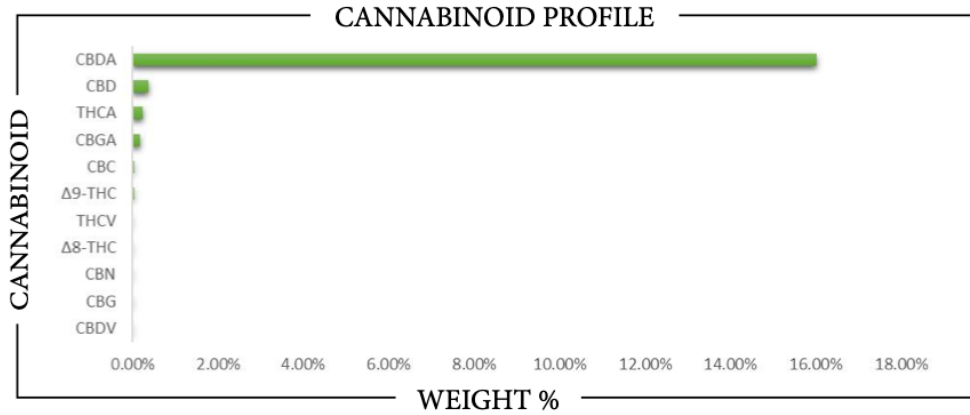

REPORT PREPARED FOR:

Gold Canna
608 SE L Street
Grants Pass, OR 97526

PROJECT# 26000693
LAB ID 56001739
RECEIVED DATE 12/10/2025
REPORT DATE 12/11/2025

SAMPLE NAME: Cake Berry

TOTAL Δ9-THC	TOTAL CBD	TOTAL CANNABINOIDS
0.2525 %	14.430 %	16.899 %

CANNABINOID	WEIGHT %	MG/G
CBC	0.0502	0.502
CBD	0.3854	3.854
CBDA	16.014	160.14
CBDV	ND	ND
CBG	ND	ND
CBGA	0.1669	1.669
CBN	ND	ND
Δ8-THC	ND	ND
Δ9-THC	0.0397	0.397
THCA	0.2427	2.427
THCV	ND	ND
Total CBD	14.430	144.30
Total CBG	0.1463	1.463
Total THC	0.2525	2.525

Prepared By: BRB
Prep Date: 12/10/2025
Batch ID: DEC1025A-POT

Analyzed By: BRB
Analysis Date: 12/10/2025

APPROVED BY:
JUSTIN HALL
LAB DIRECTOR

J. Hall
SIGNATURE | 12/11/2025
SIGNED ON