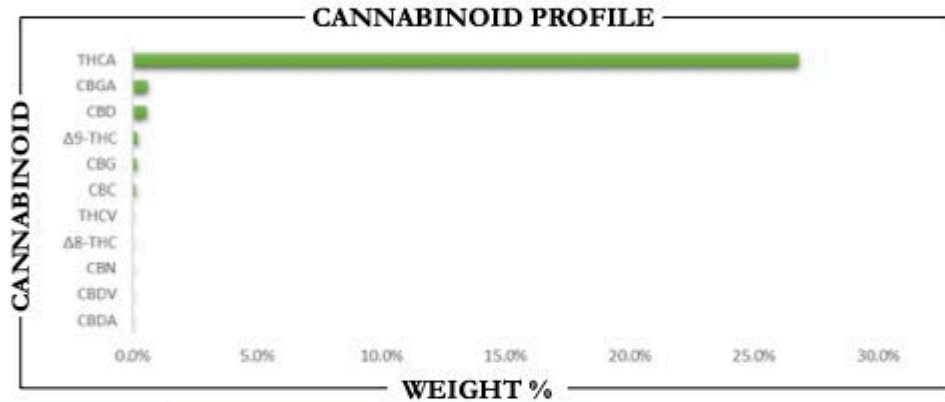

REPORT PREPARED FOR:

Gold CBD
608 SE L Street
Grants Pass, OR 97526

PROJECT# 25003568
LAB ID 55008648
REPORT DATE 2/5/2025

SAMPLE NAME: Blue Dream
DATE RECEIVED: 2/3/2025

THCA	TOTAL CBD	TOTAL CANNABINOIDS
26.81%	0.56%	28.46%

CANNABINOID	WEIGHT %	MG/G
CBC	0.14	1.44
CBD	0.56	5.59
CBDA	ND	ND
CBDV	ND	ND
CBG	0.15	1.54
CBGA	0.61	6.10
CBN	ND	ND
Δ8-THC	ND	ND
Δ9-THC	0.19	1.94
THCA	26.81	268.1
THCV	ND	ND
Total CBD	0.56	5.59
Total CBG	0.69	6.88
Total THC	23.70	237.0