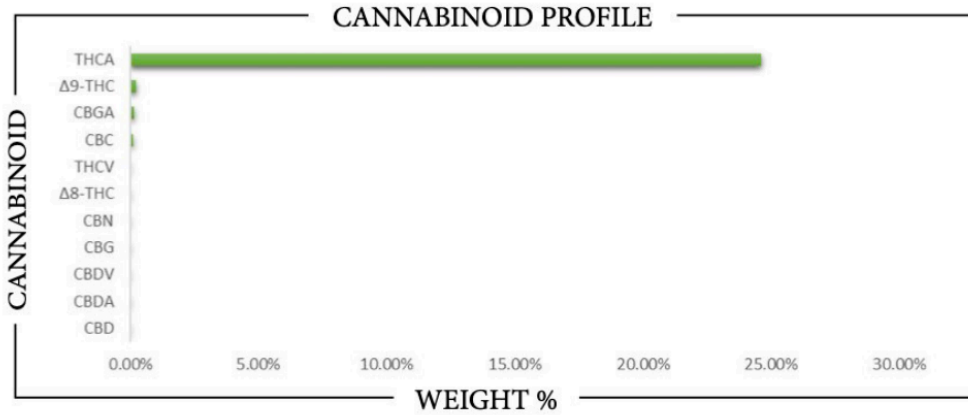

REPORT PREPARED FOR:

Gold Canna
608 SE L Street
Grants Pass, OR 97526

PROJECT# 26003290
LAB ID 56008463
RECEIVED DATE 1/23/2026
REPORT DATE 1/27/2026

SAMPLE NAME: Banana OG

THCA	TOTAL CBD	TOTAL CANNABINOIDS
24.635 %	ND	25.151 %

CANNABINOID	WEIGHT %	MG/G
CBC	0.1222	1.222
CBD	ND	ND
CBDA	ND	ND
CBDV	ND	ND
CBG	ND	ND
CBGA	0.1646	1.646
CBN	ND	ND
Δ8-THC	ND	ND
Δ9-THC	0.2299	2.299
THCA	24.635	246.35
THCV	ND	ND
Total CBD	ND	ND
Total CBG	0.1443	1.443
Total THC	21.834	218.34